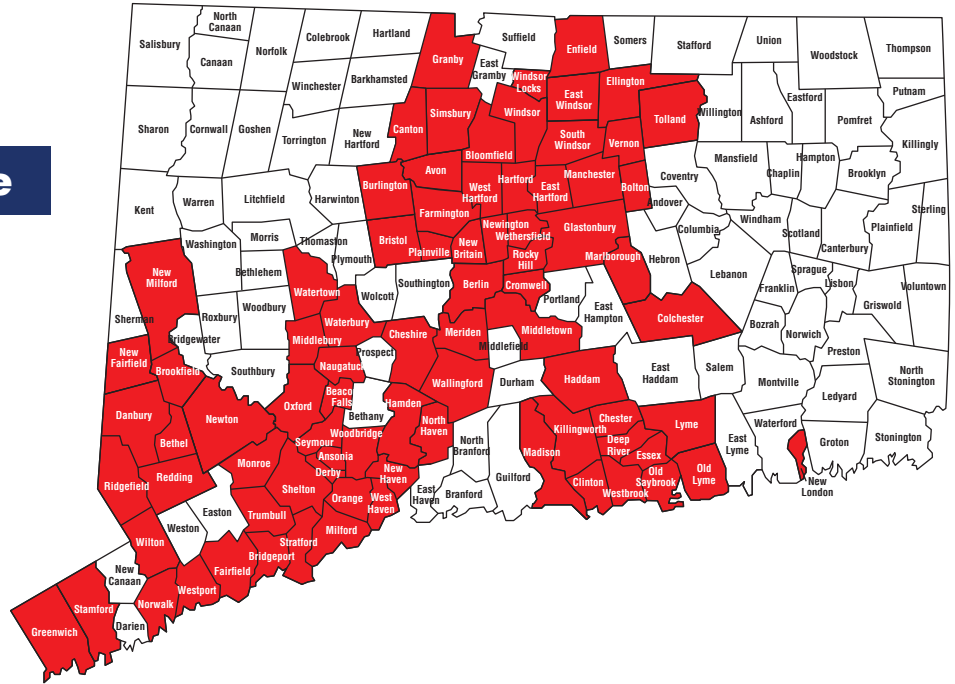

Trans-Ad Outdoor LTD

"Moving your message"

Trans-Ad Outdoor LTD

15 Highwoods Drive • Guilford, Connecticut 06437

Market Coverage

Central CT Paratransit → Berlin, Bristol, Cromwell, Farmington, Hartford, Kensington, Meriden, New Britain, Newington, Plainville, Rocky Hill, West Hartford, & Wethersfield.
Malls Served: Westfield Meriden Mall, Westfarms Mall

Greater Greenwich Paratransit → Greenwich, Stamford, & Port Chester NY

Greater Hartford Paratransit → Avon, Bloomfield, Cromwell, East Hartford, Ellington, Farmington, Glastonbury, Hartford, Manchester, Middletown, New Britain, Newington, Rocky Hill, Simsbury, South Windsor, Tolland, Vernon, West Hartford, Wethersfield, Windsor, & Windsor Locks.
Malls Served: Shoppes at Buckland Hills, Promenade Shops at Evergreen Walk, Westfarms Mall

Greater Milford Paratransit → Bridgeport, Milford, New Haven, North Haven, Orange, Stratford, & West Haven.
Malls Served: CT Post Mall

New Britain Paratransit → Berlin, Bristol, Burlington, Kensington, New Britain, Plainville, & West Farms Mall (Farmington)

New Haven Paratransit → Ansonia, Branford, Cheshire, Derby, East Haven, Guilford, Hamden, Madison, Milford, New Haven, North Branford, North Haven, Orange, Shelton, Wallingford, Waterbury, West Haven, Woodbridge, & CT Post Mall

Greater Shoreline North Paratransit → Chester, Clinton, Deep River, Essex, Haddam, Killingworth, Lyme, Madison, Middletown, New London, Old Lyme, Old Saybrook & Westbrook
Malls Served: Clinton Crossing Premium Outlets, Tanger Outlets

Stamford Paratransit → Darien, Greenwich, Noroton, Westport, New Canaan, Norwalk, Old Greenwich, Rowayton, Stamford, Portchester (NY), & White Plains (NY)

Greater Valley Paratransit → Ansonia, Beacon Falls, Bridgeport, Derby, Hamden, Milford, New Haven, Orange, Oxford, Seymour, Shelton, Stratford, Trumbull, Waterbury, West Haven & Woodbridge.
Malls Served: CT Post Mall, Westfield Trumbull Mall

Greater Bridgeport Transit → Bridgeport, Derby, Fairfield, Milford, Monroe, Norwalk, Shelton, Stratford, Trumbull, & Westport.
Malls Served: CT Post Mall, Westfield Trumbull

Greater Danbury Transit → Bethel, Brewster NY, Brookfield, Danbury, New Fairfield, New Milford, Newtown, Redding, & Ridgefield.
Malls Served: Danbury Fair Mall

Greater Hartford Transit → Avon, Bloomfield, Bolton, Canton, Colchester, Cromwell, East Hartford, East Windsor, Enfield, Farmington, Glastonbury, Granby, Hartford, Manchester, Marlborough, Middletown, New Britain, Newington, Rocky Hill, Simsbury, South Windsor, Unionville, Vernon, West Hartford, Wethersfield, Windsor, & Windsor Locks.
Malls Served: Shoppes at Buckland Hills, Promenade Shops at Evergreen Walk, Westfarms Mall

Greater Waterbury Transit → Meriden, Naugatuck, Oakville, Wallingford, Waterbury, Watertown & Wolcott.
Malls Served: Westfield Meriden Mall, Brass Mill Center